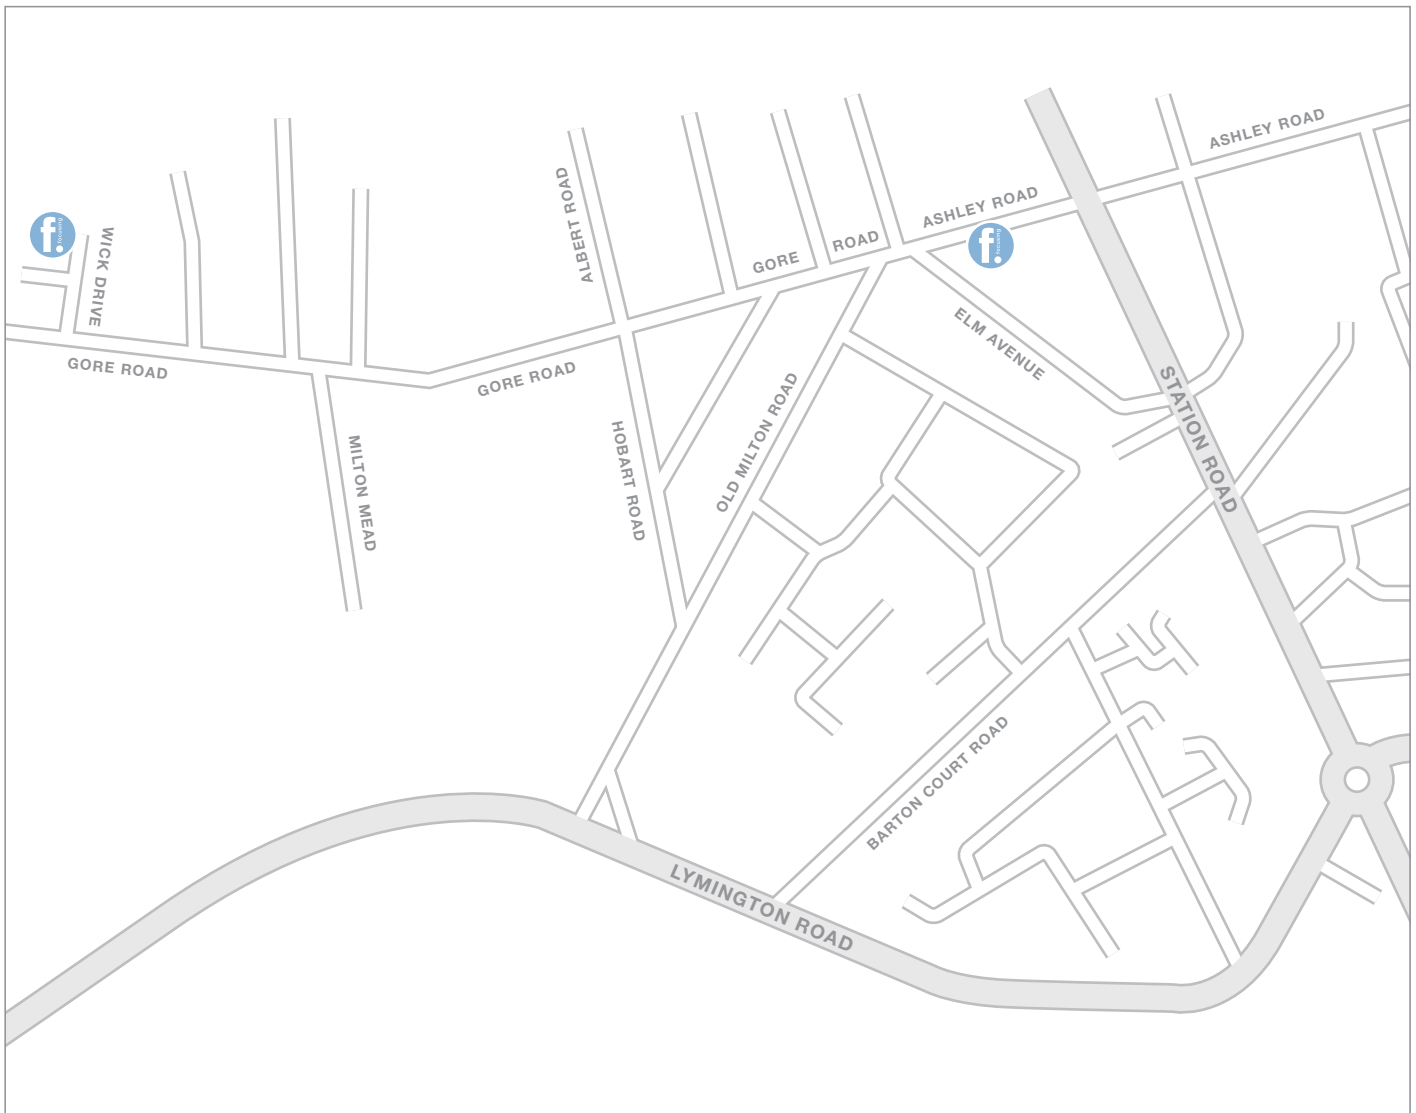

shop / office

Unit 2
Elm Court
27 Old Milton Road
New Milton
Hants
BH25 6RQ

studio

Unit 6
New Milton Business Centre
Wick Drive
New Milton
Hants
BH25 6RQ

contact us on

tel: 01425 617800
email: info@focusingltd.com
web: www.focusingltd.com

How to find us

For further information please contact us on **tel:** 01425 617800 | **email:** info@focusingltd.com