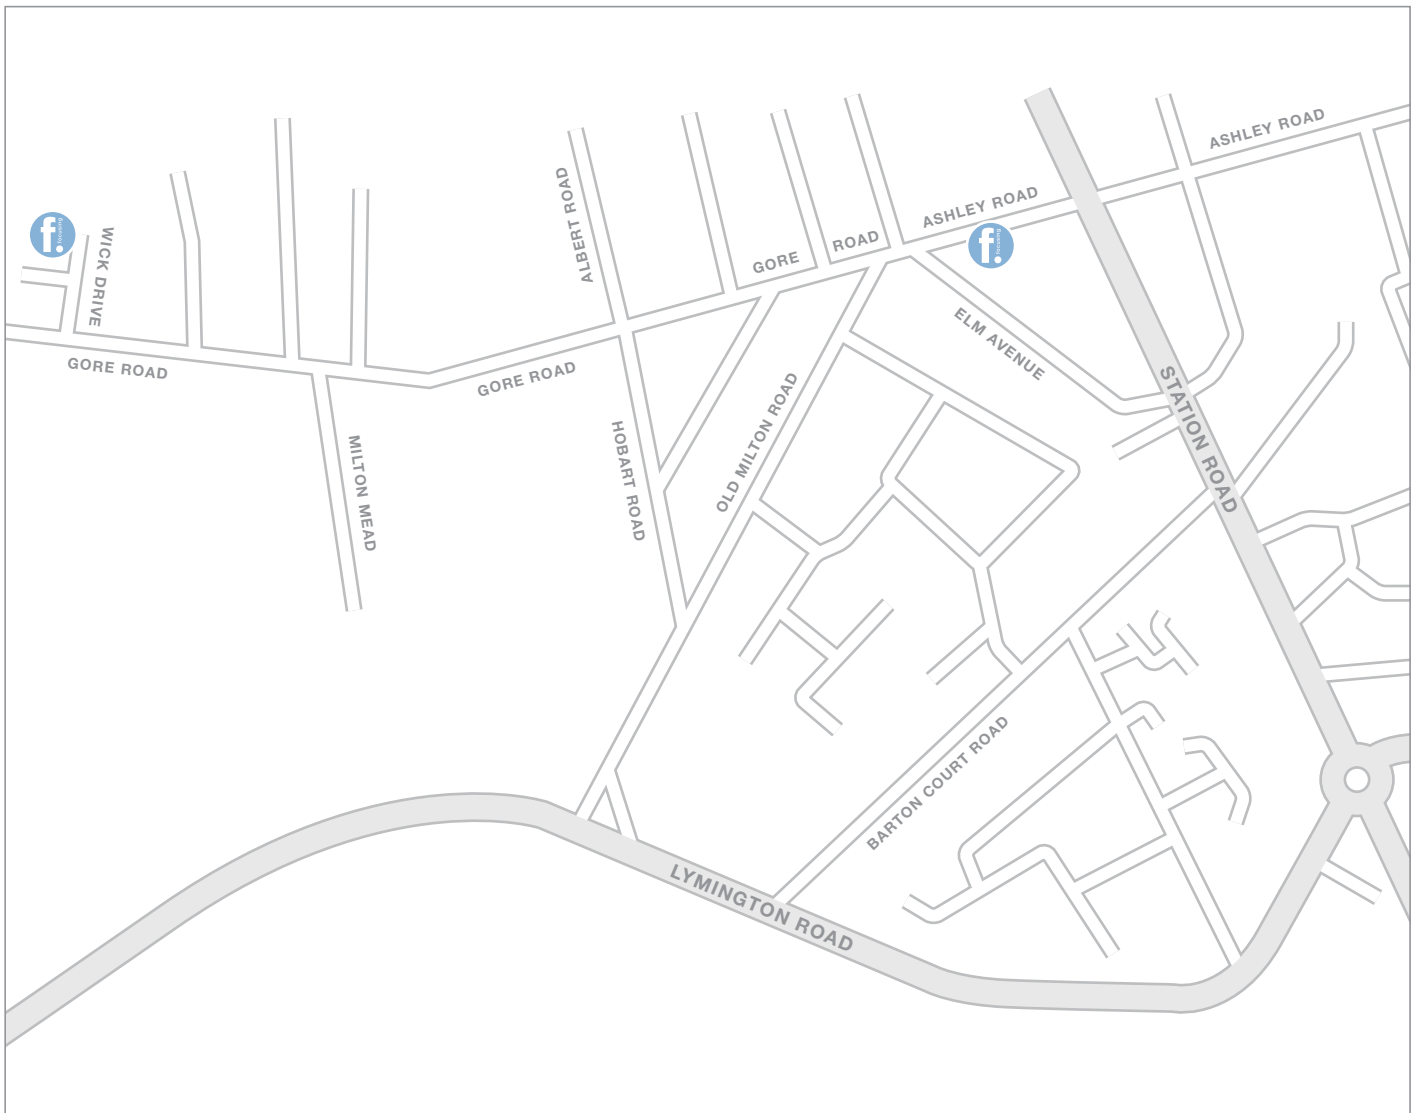

shop / office

Unit 2
Elm Court
27 Old Milton Road
New Milton
Hants
BH25 6RQ

studio

Unit 6
New Milton Business Centre
Wick Drive
New Milton
Hants
BH25 6RQ

contact us on

tel: 01425 617800
email: info@focusingltd.com
web: www.focusingltd.com

How to find us

For further information please contact us on **tel:** 01425 617800 | **email:** info@focusingltd.com